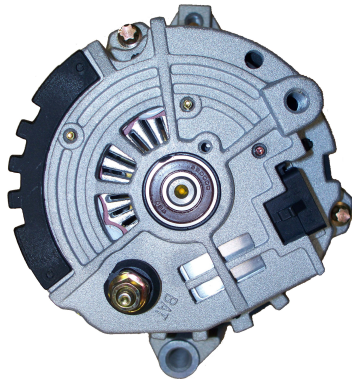

1 Wire Hook-Up Alternators

Application: High Performance - Vintage Autos - Industrial

Part # **7127SE**
63 AMP OUTPUT

Part # **7127SEHO**
105 AMP OUTPUT