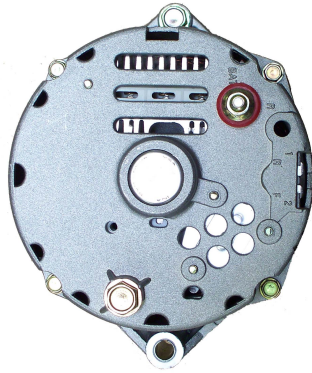

1 Wire Hook-Up Alternators

Application: High Performance - Vintage Autos - Industrial

Part # **7127SE**
63 AMP OUTPUT

Part # **7127SEHO**
105 AMP OUTPUT