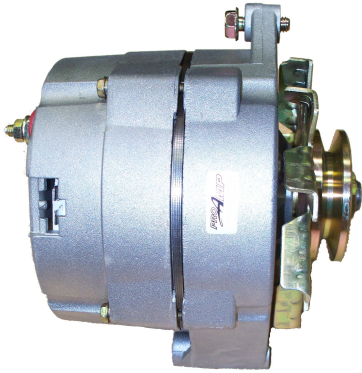

1 Wire Hook-Up Alternators

Application: High Performance - Vintage Autos - Industrial

Part # **7127SE**
63 AMP OUTPUT

Part # **7127SEHO**
105 AMP OUTPUT