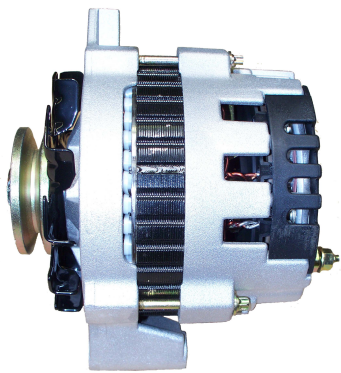

1 Wire Hook-Up Alternators

Application: High Performance - Vintage Autos - Industrial

Part # **7127SE**
63 AMP OUTPUT

Part # **7127SEHO**
105 AMP OUTPUT